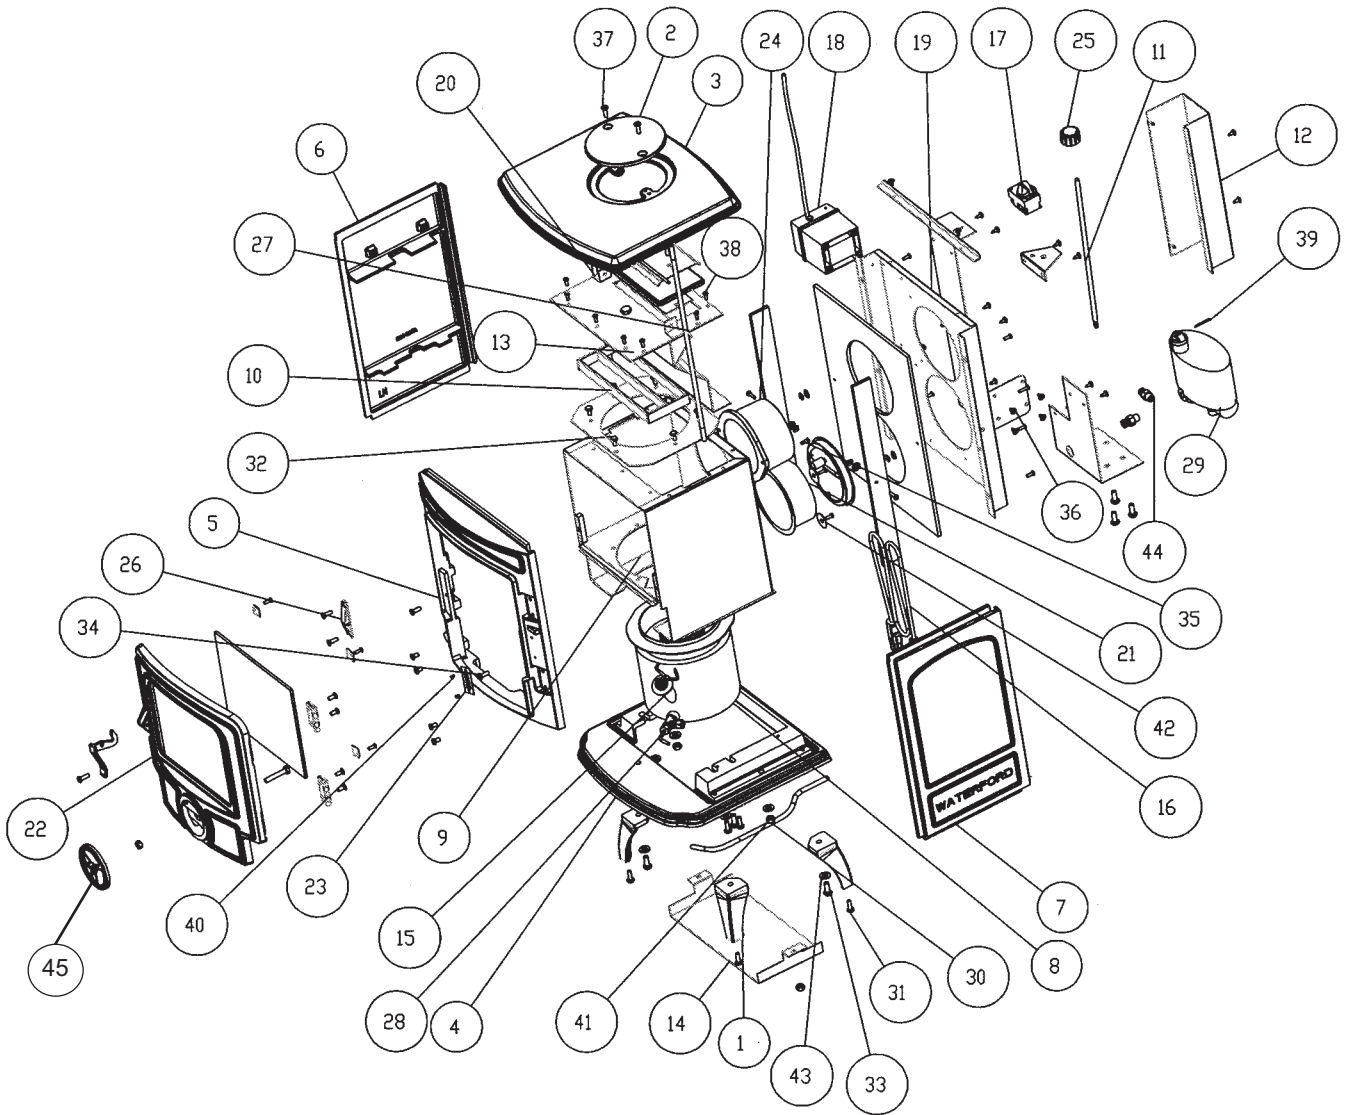

**OISIN OIL NB EXP VIEW
C/W PARTS & BOM CODES**

1. LEG (SHORT) - B00001AXX	23. SERIAL NUMBER PLATE - N00234AXX
2. HOB BLANKING PLATE - B00006AXX	24. FLUE OUTLET 125mm Dia - Q00660AXX
3. HOB - B00008AXX	25. CONTROL KNOB - U00086AXX
4. BASE - B00214BXX	26. DOOR CATCH - V00002AXX
5. FRONT FRAME - B00405EXX	27. LONG TIE BOLT - V00052AXX
6. LH SIDE PANEL - B00004BXX	28. SCRUBBER - V00473AXX
7. RH SIDE PANEL - B00005BXX	29. OIL VALVE - V00568AXX
8. BURNER SYSTEM - D00030AXX	30. PIPE 8mm Dia - V00477BXX
9. COMBUSTION CHAMBER - F00607CXX	31. 1/4" X 3/4" HEX HD - Consumable
10. COAL SUPPORT FRAME - F00641AXX	32. 6" BURNER SUPPORT PLATE - F00608AXX
11. VALVE CONTROL ROD - F00613AXX	33. M8 X 20 HEX HD - Consumable
12. CABLE PROTECTION BOX - F00593BXX	34. SCREW CSK S/C 1/4" X 3/4" - Consumable
13. COAL SUPPORT FRAME - F00641AXX	35. SCREW CSK Z/P 3/16" X 3/8" - Consumable
14. BOTTOM HEAT SHIELD - F00669AXX	36. SELF-TAPPER BRONZE NO10 X 1/2" - Consumable
15. IGNITION PROBE C/W LEADS - G00206AXX	37. SCREW RD HD 1/4" X 3/4" - Consumable
16. MAINS LEAD - G00207AXX	38. SCREW RD HD 3/16" X 1/2" - Consumable
17. COUNTER TIMER WITH KNOB - G00208AXX	39. SPLIT PIN 1/8" X 1" - Consumable
18. TRANSFORMER BOX - G00209AXX	40. RIVET SELF DRIVE A4 - Consumable
19. HEAT SHIELD ASSEMBLY - L00279FXX	41. NUT HEX M8 - Consumable
20. FLUE BAFFLE ASSEMBLY - L00284CXX	42. WASHER FLAT MUDGUARD 30 X 8 X 12 - Consumable
21. 5" DRAUGHT REGULATOR & COLLAR ASSY - L00316AXX	43. WASHER FLAT 20 X 10 X 2 - Consumable
22. DOOR ASSEMBLY - L00331AXX	44. FITTING STRAIGHT 1/4" BSP X 8mm - W00906AXX
FIRE DOOR - B00010BXX	45. DOOR GLASS - T00001AXX
SPIN VALVE - B00012AXX	46. FIRE DOOR - B0010BXX
GLASS CLIPS - F00003AXX	47. SPIN VALVE - B00012AXX
HINGE 2" - U00010AXX	48. GLASS CLIPS - F00003AXX
	49. HINGES 2" - U00153AXX
	50. DOOR CATCH - U00044AXX