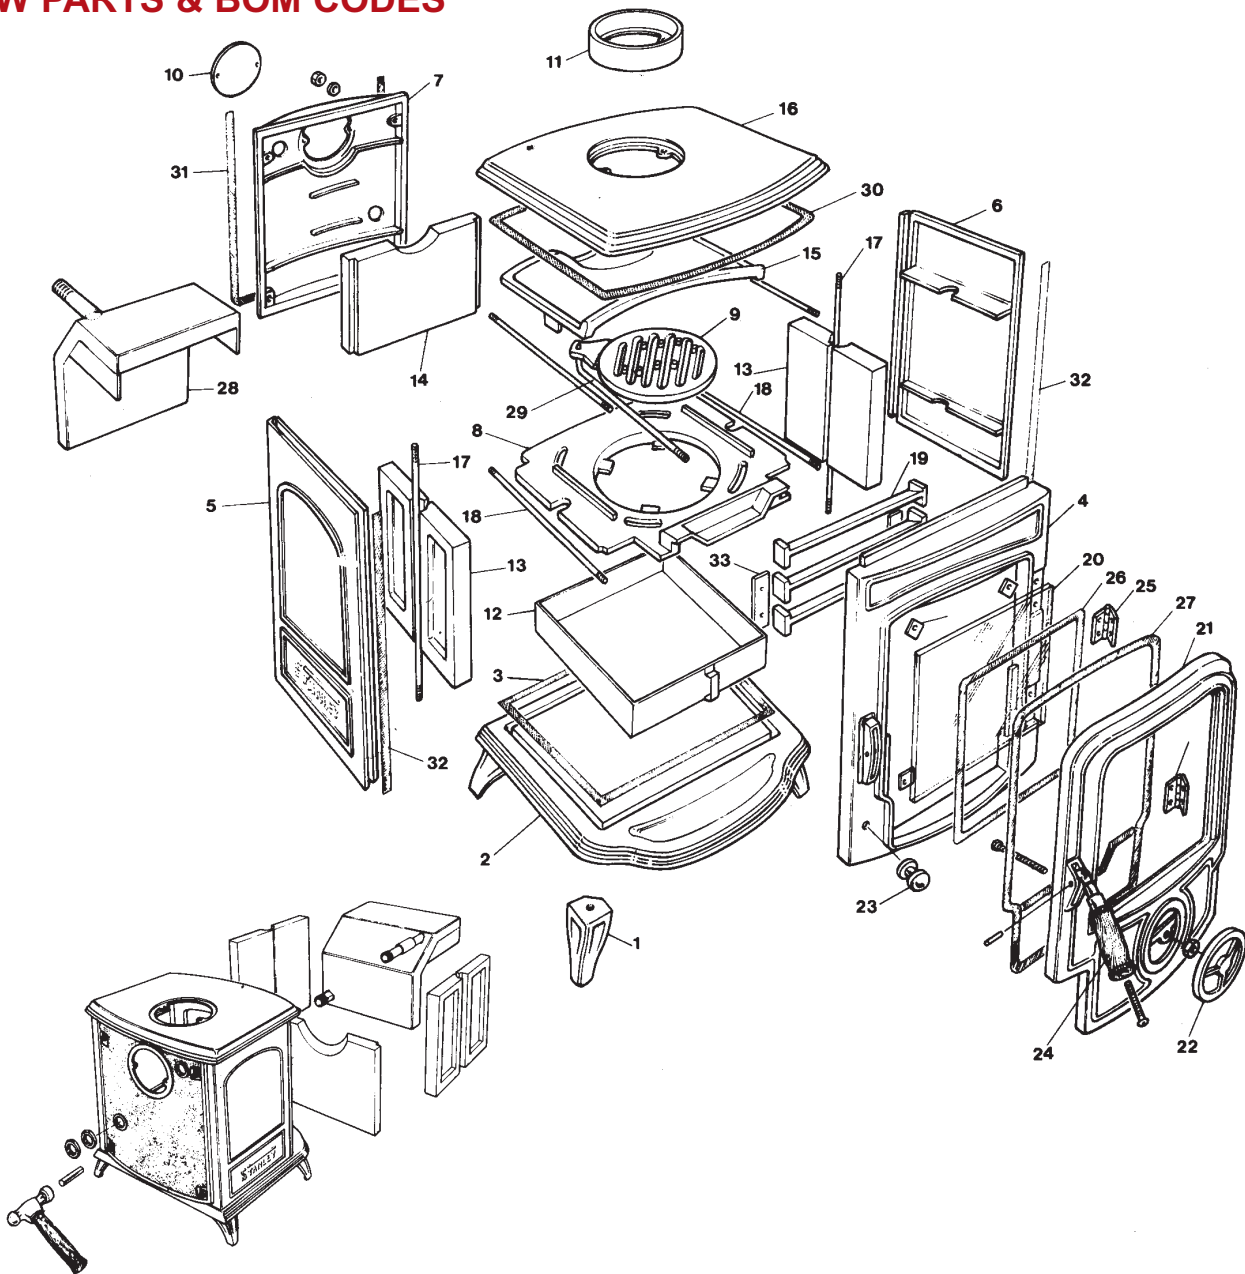

OISIN SOLID FUEL EXP VIEW C/W PARTS & BOM CODES

1. Legs - B00511AXX (LONG) / B00001AXX (SHORT)	22. Spin Valve - B00012AXX
2. Base - B00002AXX	23. Grate Shaker Control Knob - U00001AXX
3. Base Sealing Tape - Consumable	24. Door Handle - U00009AXX
4. Front - B00003AXX	25. Door Hinges - U00010AXX
5. Left Hand Side - B00004BXX	26. Door Glass Sealing Tape - Consumable
6. Right Hand Side - B00005BXX	27. Door Sealing Rope - Consumable
7. Back Plate - Q00576BXX	28. Optional Boiler - F00015AXX
8. Grate Base Plate - Q00001BXX	29. Grate Shaker Connecting Rod - V00001AXX
9. Grate - Z00025BXX	30. Hob Sealing Rope - Consumable
10. Outlet Blank - B00006AXX	31. Back Plate Sealing Rope - Consumable
11. Flue Spigot - B00007AXX	32. Side Plate Sealing Rope - Consumable
12. Oisin Ashpan - F00001AXX	33. Fire Fence Retainers - Q00006AXX
13. Oisin Side Bricks - H00001AXX	34. Door Catch - V00002AXX
14. Oisin Back Brick - H00002AXX	35. Glass Clips - F00003AXX
15. Oisin Top Baffle - Q00003XX	36. Door Latch C/P - V00003AXX
16. Hob - B00008BXX	
17. Long Tie Bolts - V00052AXX	
18. Short Tie Bolts - V00053AXX	
19. Fire Fence Bars - Q00005AXX	
20. Door Glass - T00001AXX	
21. Door - B00010BXX	
	* Baffle Protection Plates (2 off) - Q00004AXX
	Boiler Assembly Kit - L10052AXX