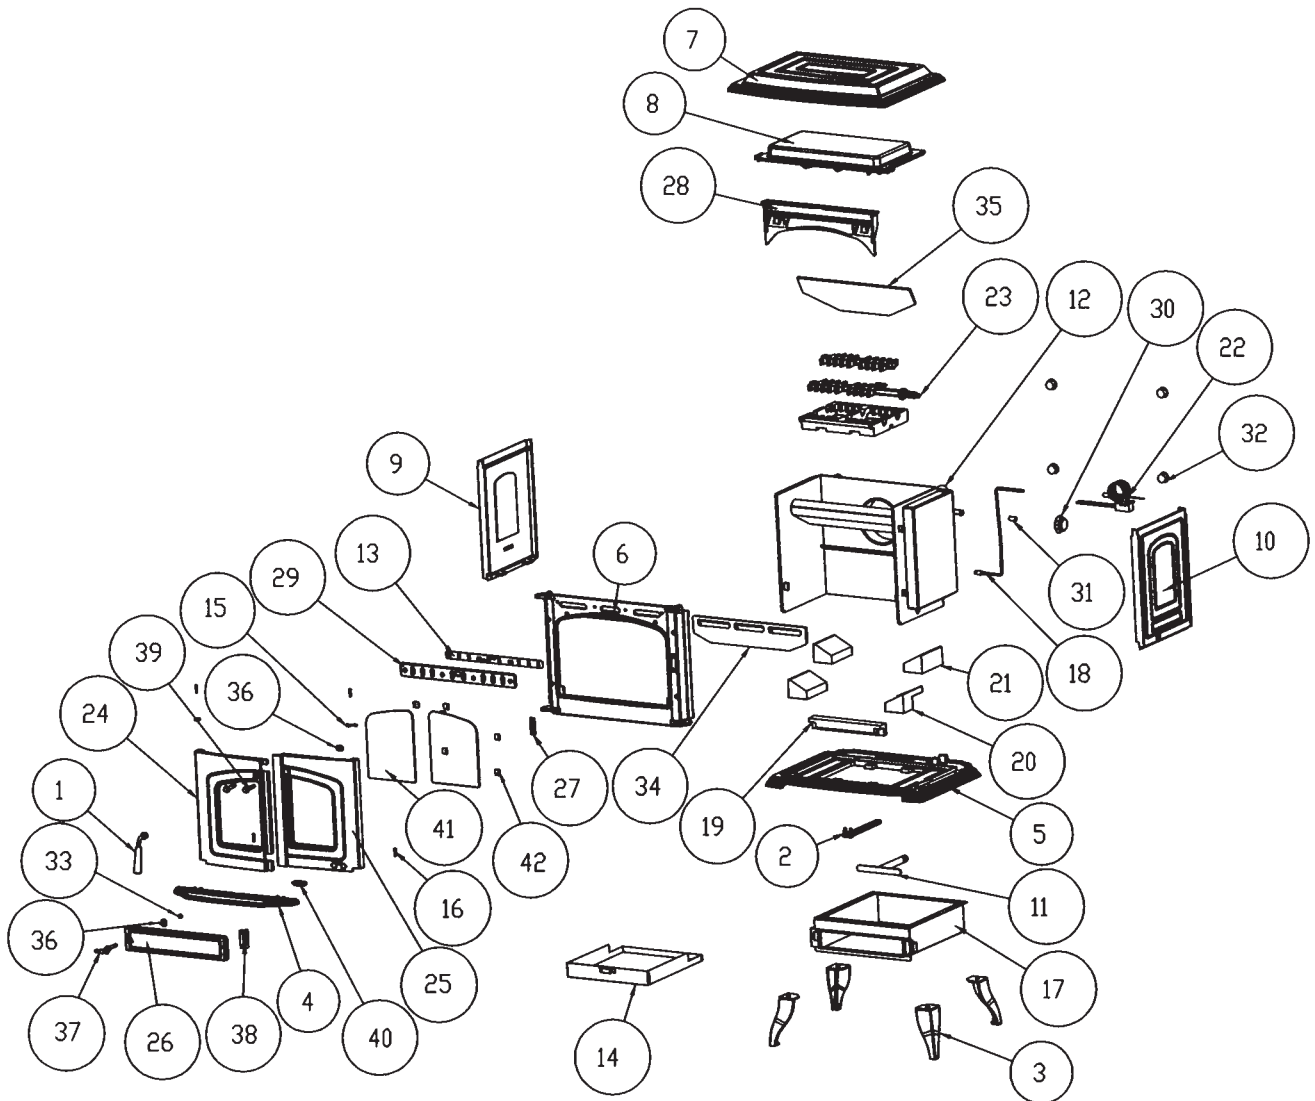

GRAINNE SOLID FUEL HPB EXPLODED VIEW

1. HANDLE - U00152AXX	26. ASH DOOR - L00494AEN
2. OPERATING TOOL - B00009DXX	27. SERIAL NUMBER PLATE - N00234BXX
3. LEG - B00077AXX	28. BOX AIR WASH - Q00093BXX
4. ASHTRAY FRONT - B00114AXX	29. AIR WASH CASTING - Q00679AXX
5. BASE PANEL - B00120AXX	30. AIR CONTROL KNOB - U00006AXX
6. FRONT - B00549AXX	31. 25MM SPACER - V00006AXX
7. HOB - B00550AXX	32. BOILER PLUG - V00016AXX
8. INNER TOP - B00551AXX	33. DOOR HANDLE SPACER - V00490AXX
9. LH SIDE - B00556AXX	34. FIRE FENCE - Z00011AXX
10. RH SIDE - B00557AXX	35. BOILER CLEANING DOOR - Z00012AXX
11. RIDDLING HANDLE - F00063AXX	36. DOOR LATCH - V00023AXX
12. BOILER - F00091FXX	37. ASHPIT DOOR HANDLE - U00016BXX
13. AIR SLIDE SUB ASSY - F00717BXX	38. HINGE - U00125AXX
14. ASHPAN - F00836AXX	39. DOOR AXLE - V00729AXX
15. DOOR STOP - F00891AXX	40. BADGE - V00730AXX
16. HINGE PIN - F00892AXX	41. GLASS - T00087AXX
17. ASH COMPARTMENT - F00899AXX	42. WINDOW CLIP - F00896AXX
18. FLEXIBLE DRIVE - G00002AXX	
19. FRONT BRICK - H00033AXX	
20. SIDE BRICK NO.1 - H00034DXX	
21. SIDE BRICK NO.2 - H00035BXX	
22. THERMOSTAT ASSY - L00027AXX	
23. GRATE ASSY - L00055AXX	
24. LH FIRE DOOR - L00492AEN	
25. RH FIRE DOOR - L00493AEN