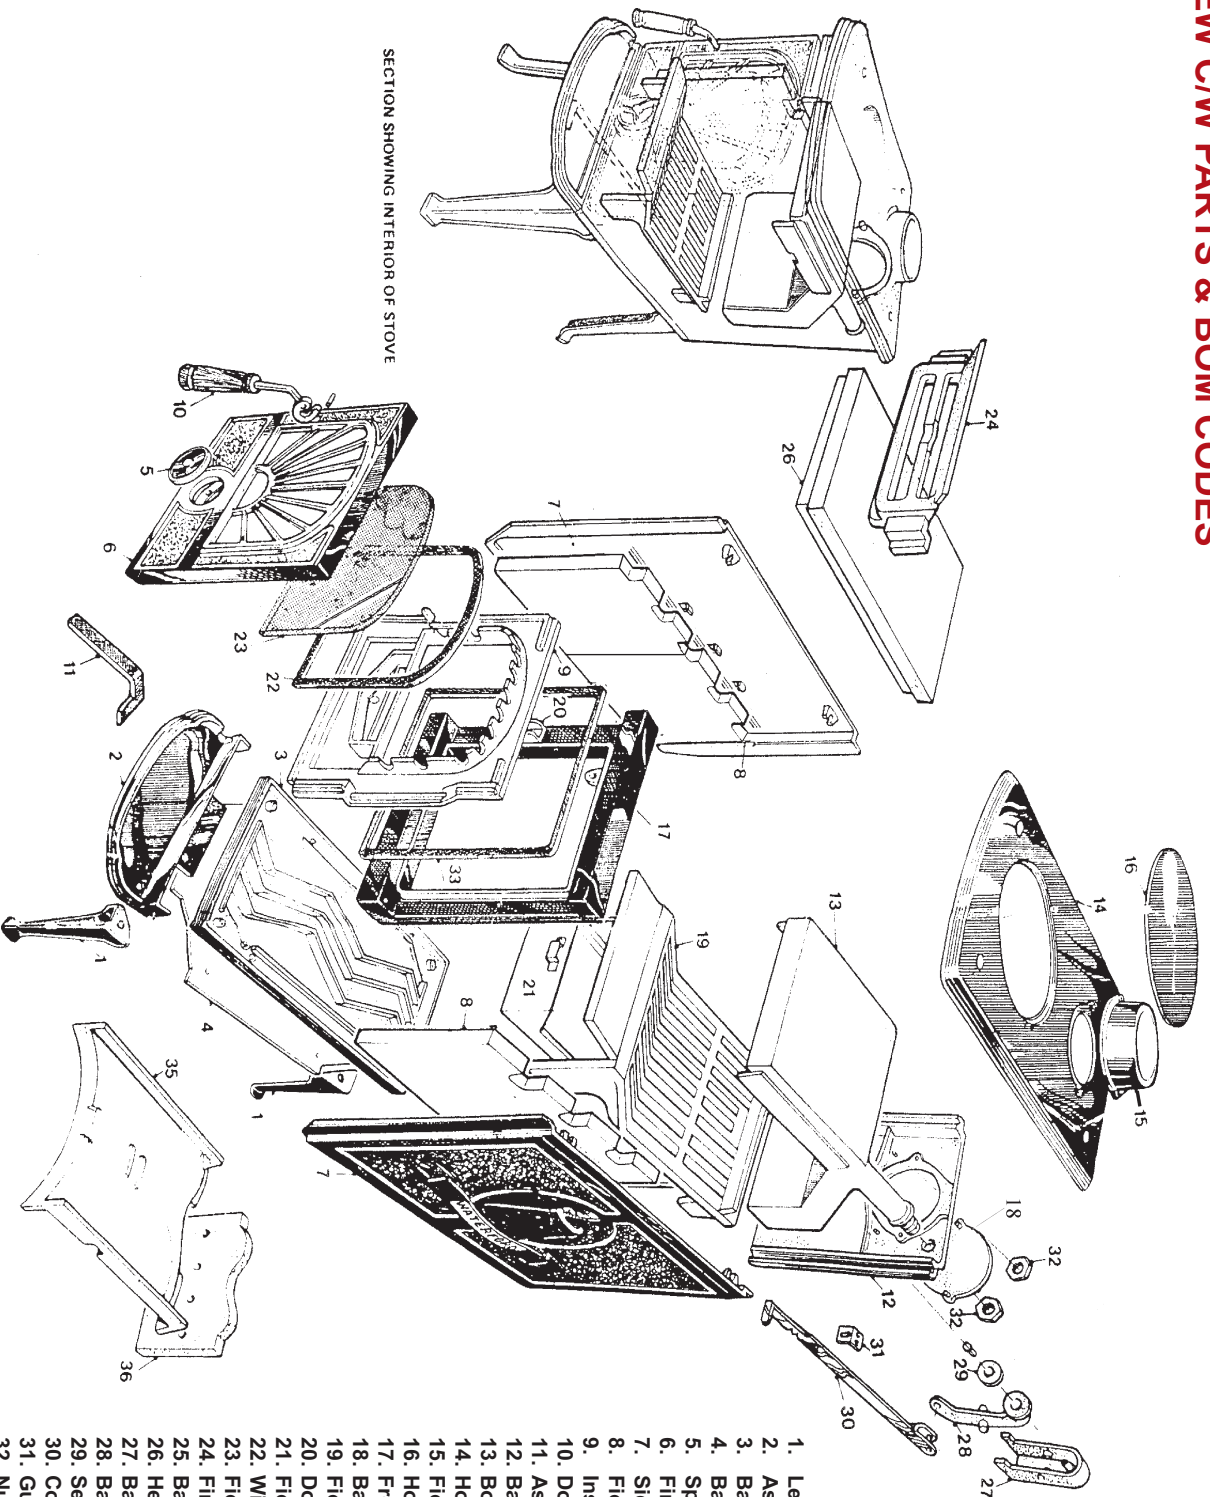

FIONN SOLID FUEL HPBINB EXP VIEW C/W PARTS & BOM CODES

SECTION SHOWING INTERIOR OF STOVE

1. Leg - B00013AXX
2. Ash Tray - B00038AXX
3. Base - Q00568AXX
4. Base Baffle - F00009AXX
5. Spin Valve - B00032AXX
6. Fire Door - B00034AXX
7. Side - B00249AXX
8. Fionn Side Bricks - H00150AXX
9. Inside Fire Door - Q00009AXX
10. Door Latch - U00005AXX
11. Ash Pan Lifting Tool - F00042AXX
12. Back Panel - B00035AXX
13. Boiler (Indirect Cylinder) - F00087AXX
14. Hob - B00029AXX
15. Fionn Flue Spigot - B00020AXX
16. Hopplate - Q00019AXX
17. Front Frame - B00015BXX
18. Back Sealing Plate - B00019AXX
19. Fionn SF Grate - Q00023AXX
20. Door Catch - V00011AXX
21. Fionn Ash Pan - F00013AXX
22. Window Insulation - Consumable
23. Fionn Glass - T00002AXX
24. Fire Fence (Wood Burning) - Q00015BXX
25. Back Baffle - Q00033AXX
26. Hearth Plate (Wood Burning) - Q00022AXX
27. Back Air Valve Housing - B00018AXX
28. Back Air Valve - Q00567AXX
29. Seal to Air Valve - Consumable
30. Connecting Rod to Back Air Valve - V00018AXX
31. Guide Bracket to Back Air Valve - V00017AXX
32. Nut to Boiler - W000910AXX
33. Door Sealing Rope - Consumable
35. Fionn NB SF Top Baffle - Q00034BXX
36. Back Baffle (Non-Boiler) - Q00051AXX