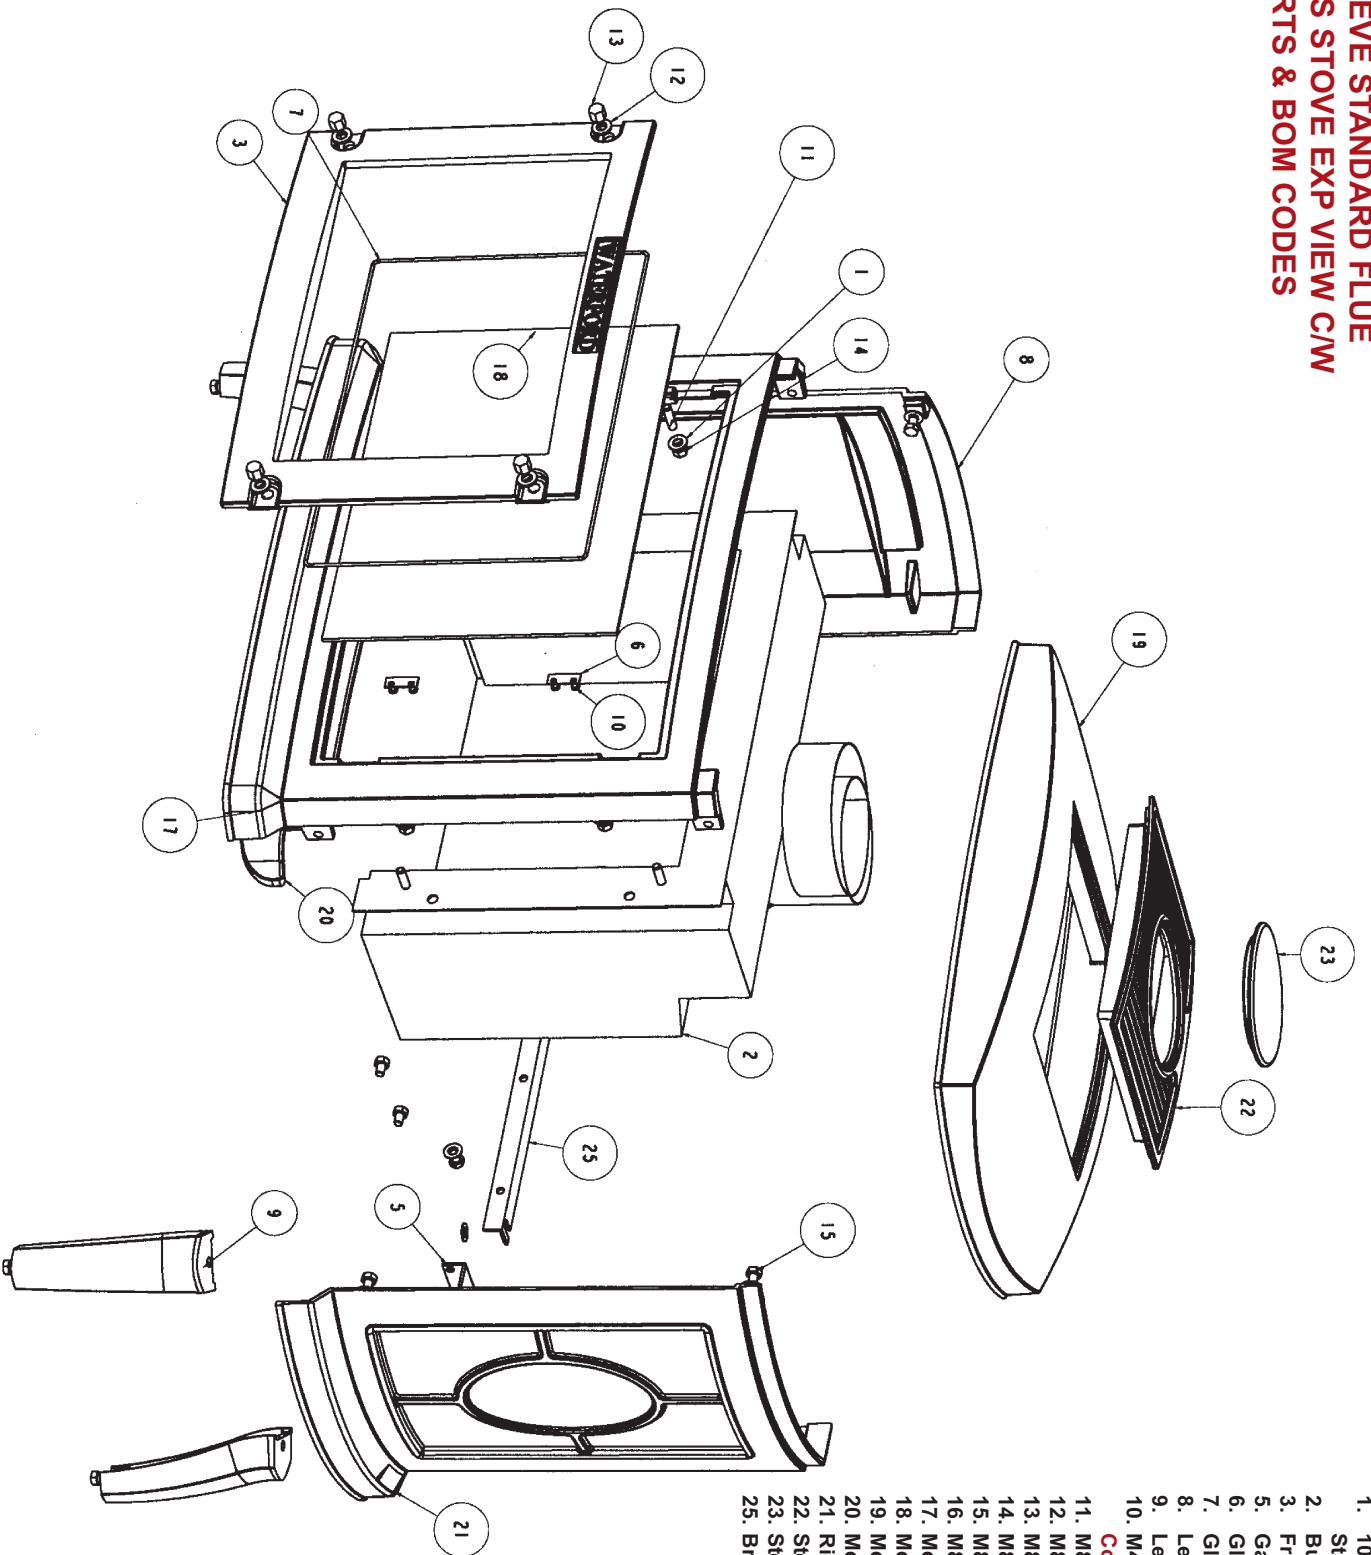

**MAEVE STANDARD FLUE
GAS STOVE EXP VIEW C/W
PARTS & BOM CODES**

1. 10mm I.D 19mm O.D Standard Washer - Consumable
2. Burner - D00012AXX
3. Front Door No Grill - B00397AXX
5. Gas Valve Bracket - V00343AXX
6. Glass Clip - F00342AXX
7. Glass Panel - Consumable
8. Left Hand Side - B00392AXX
9. Leg - B00394AXX
10. M4 x 6mm RD Head Slotted Screw - Consumable
11. M8 x 30mm Socket Hd Stud - Consumable
12. M8 Brass Washer - Consumable
13. M8 Cap Nut - Consumable
14. M8 MS Nut - Consumable
15. M8 x 12mm Hex Head Bolt - Consumable
16. M8 x 30mm Hex Head Bolt - Consumable
17. Med. Front Casting - B00402CXX
18. Med. Glass - T00014AXX
19. Med. Hob - B00393AXX
20. Med. Skirt - B00398AXX
21. Righthand Side - B00403AXX
22. Std Flue Blanking Plate - B00396AXX
23. Std Flue Outlet - B00395AXX
25. Bracing Bar - V00344AXX