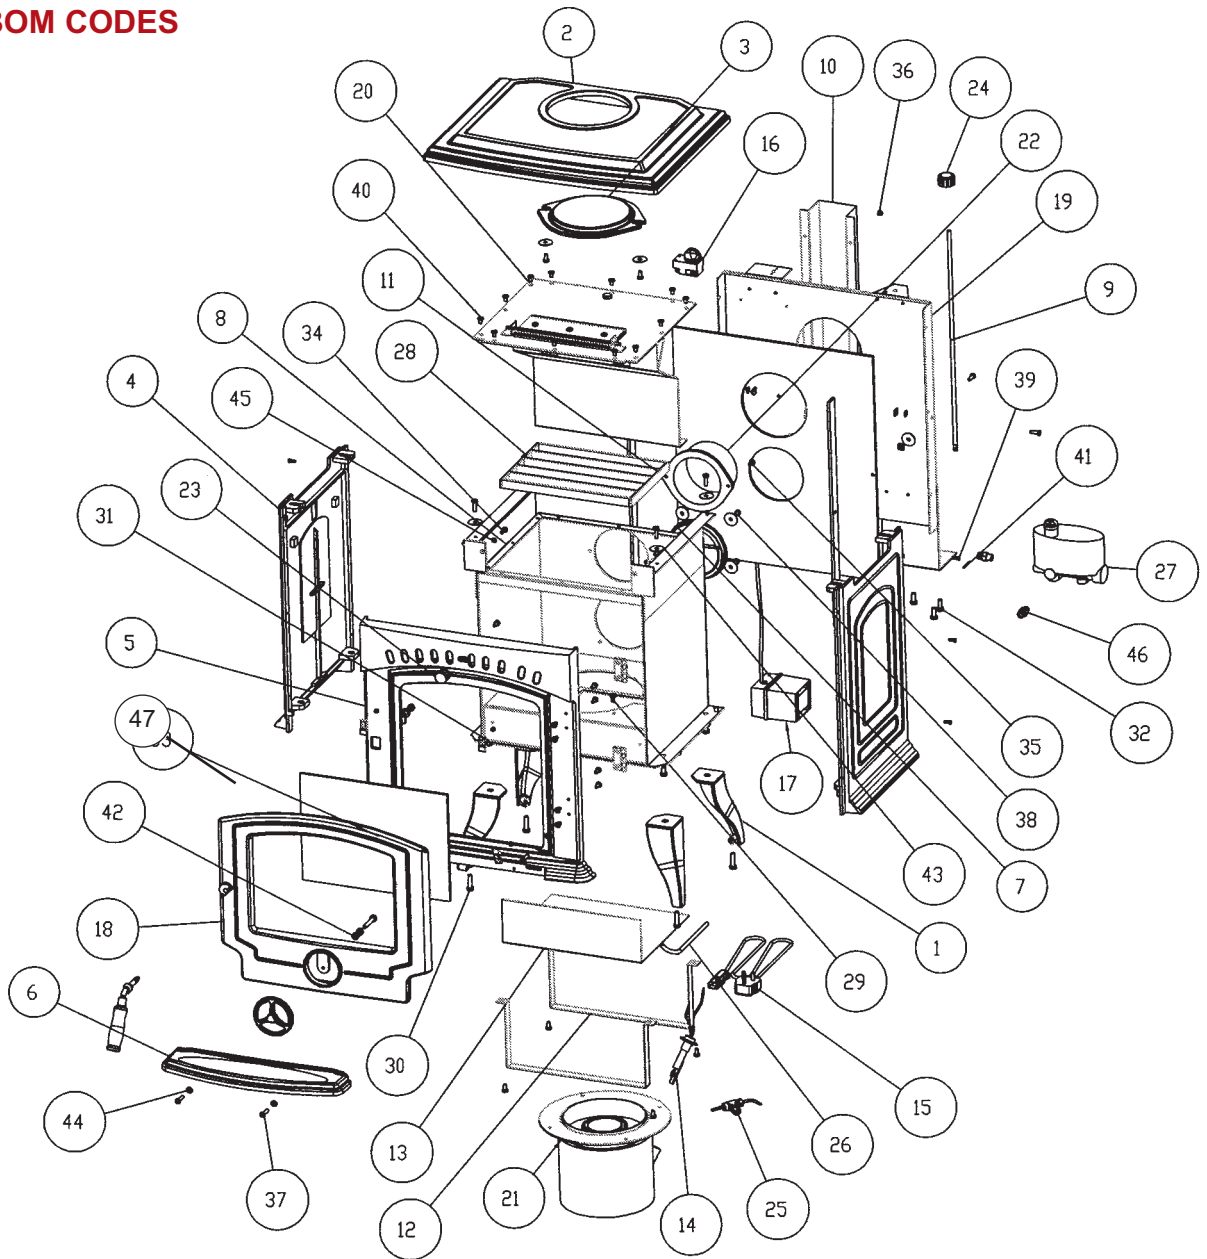

**TARA OIL NB EXP VIEW C/W
PARTS & BOM CODES**

1. LEG - B00077AXX	24. CONTROL KNOB - U00086AXX
2. HOB - B00209AXX	25. SCRUBBER - V00473AXX
3. HOB BLANKING PLATE - B00210AXX	26. PIPE DIA 8mm - V00476AXX
4. SIDE PANEL - B00211BXX	27. OIL VALVE - V00481AXX
5. FRONT PANEL - B00257GXX	28. 1/4" x 7/8" HEX HD - Consumable
6. ASHTRAY FRONT - B00259AXX	29. 1/4" X 1/2" HEX HD- Consumable
7. 5" DRAUGHT REGULATOR - F00553AXX	30. M8 X 30 HEX HD - Consumable
8. COMBUSTION CHAMBER - F00596CXX	31. M8 X 14 HEX HD - Consumable
9. VALVE CONTROL ROD - F00603BXX	32. M8 X 20 HEX HD - Consumable
10. CABLE PROTECTION COVER - F00593BXX	33. SCREW CSK Z/P 1/4" X 1/2" - Consumable
11. 10" CERAMIC SUPPORT FRAME- H00156AXX	34. SCREW CSK S/C 1/4" X 3/4" - Consumable
12. BOTTOM HEAT SHIELD BRACKET - F00667AXX	35. SCREW CSK Z/P 1/4" X 1/2" - Consumable
13. BOTTOM HEAT SHIELD - F00668AXX	36. SELF TAPPER BRONZE NO.10 X 1/2' - Consumable
14. IGNITION PROBE C/W LEADS - G00206AXX	37. SCREW RD HD 1/4" X 1" - Consumable
15. MAINS LEAD - G00207AXX	38. SCREW CSK Z/P 1/4" X 1/2" - Consumable
16. COUNTER TIMER WITH KNOB - G00208AXX	39. SCREW RD HD 3/16" X 1/2" - Consumable
17. TRANSFORMER BOX - G00209BXX	40. SCREW RD HD 1/4" X 3/8" - Consumable
18. DOOR ASSEMBLY - L00123AEN	41. SPLIT PIN 1/8" X 1" - Consumable
19. HEAT SHIELD ASSEMBLY - L00278HXX	42. NUT HEX M8 - Consumable
20. FLUE BAFFLE ASSEMBLY - F00693AXX	43. WASHER FLAT MUDGUARD 30 X 8 X 12 - Consumable
21. 8" BURNER POT C/W SUP PORT PLATE - L00317BXX	44. WASHER FLAT 1/4" - Consumable
22. FLUE OUTLET 125mm dia - Q00660AXX	45. WASHER SHAKEPROOF EXTERNAL 1/4" - Consumable
23. AIR WASH KNOB - U00077AXX	46. FITTING STRAIGHT 1/4" BSP X 8 mm - W00906AXX
	47. DOOR GLASS - T00009AXX