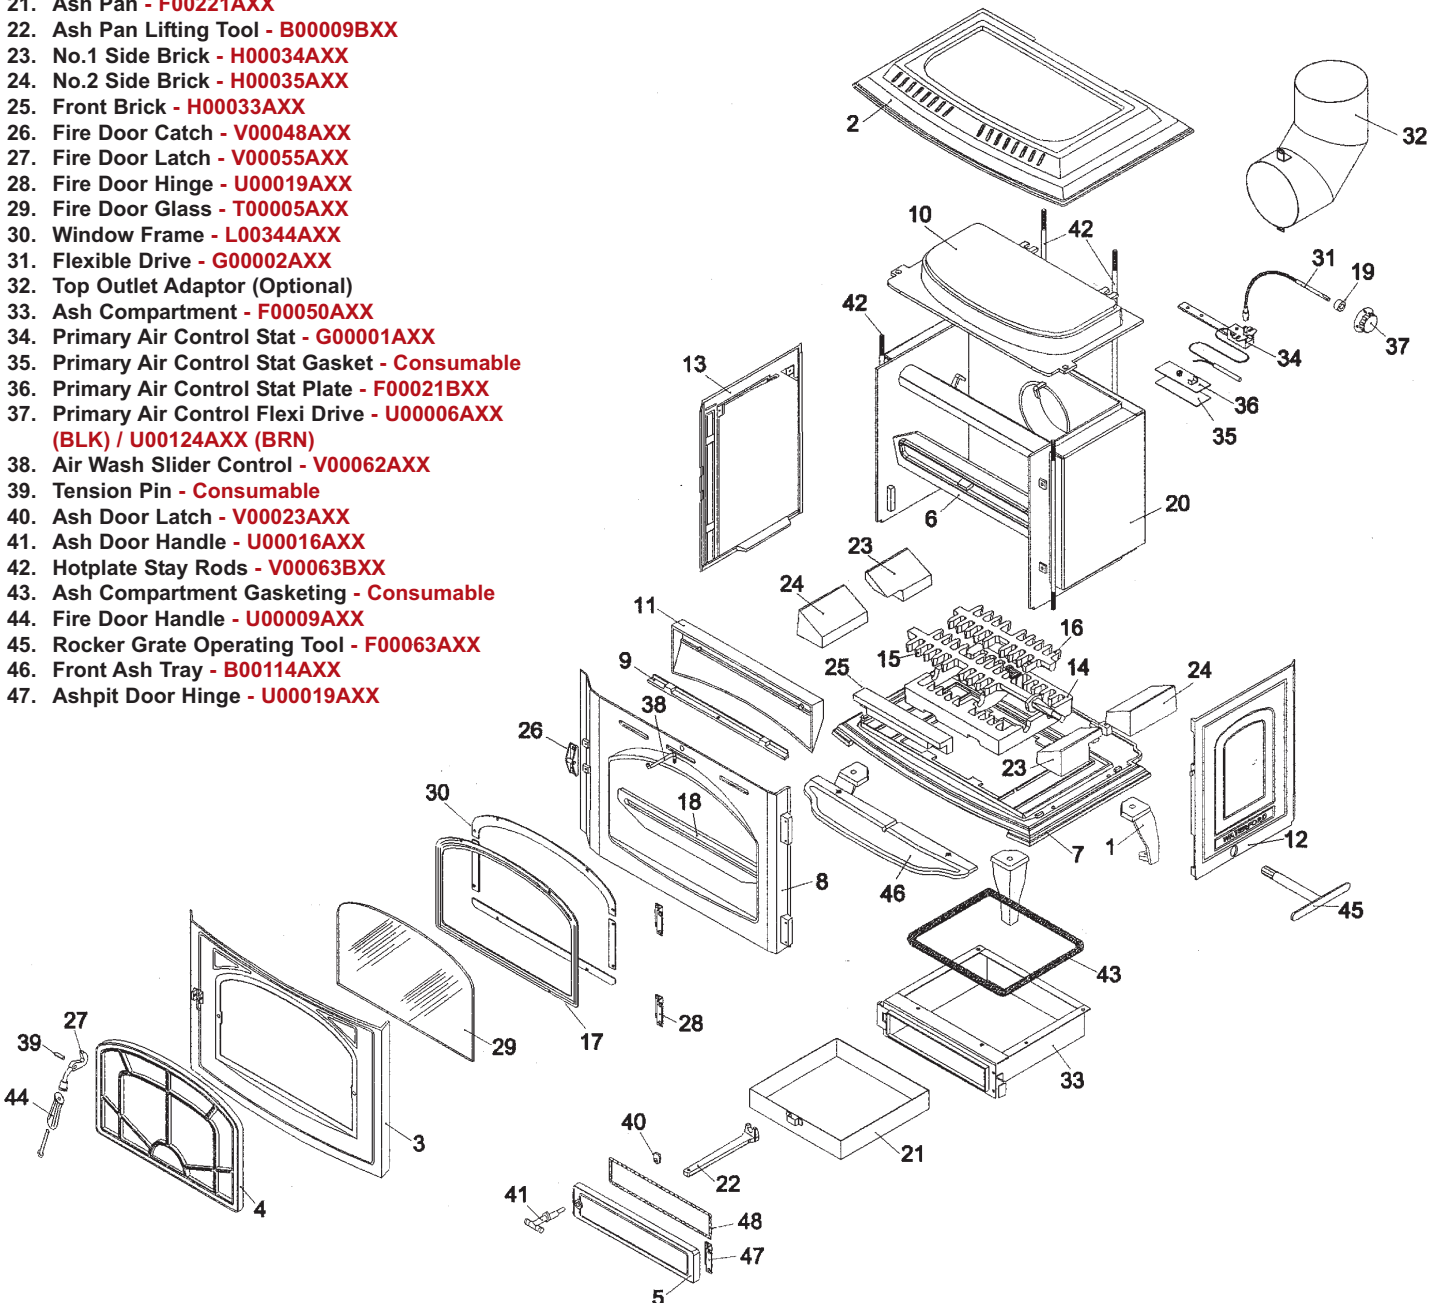

1. Leg - **B00077AXX**
2. Hob - **B00109AXX**
3. Fire Door - **B00110BXX**
4. Door Grill - **B00111BXX**
5. Ashpit Door - **B00112AXX**
6. Boiler Cleaning Door - **Z00012AXX**
7. Base - **B00120BXX**
8. Front Frame - **B00119AXX**
9. Airwash Plate - **Q00080AXX**
10. Hotplate - **Q00095BXX**
11. Airwash Box - **Q00093AXX**
12. Right Hand Side Panel - **B00121AXX**
13. Left Hand Side Panel - **B00122AXX**
14. Grate - **Z00010BXX**
15. Driven Rocker Bar - **Z00008CXX**
16. Idle Rocker Bar - **Z00009BXX**
17. Fire Door Gasketing - **Consumable**
18. Ashling Fire Fence - **Z00011AXX**
19. Spacer - **V00035AXX**
20. Boiler - **F00091CXX**
21. Ash Pan - **F00221AXX**
22. Ash Pan Lifting Tool - **B00009BXX**
23. No.1 Side Brick - **H00034AXX**
24. No.2 Side Brick - **H00035AXX**
25. Front Brick - **H00033AXX**
26. Fire Door Catch - **V00048AXX**
27. Fire Door Latch - **V00055AXX**
28. Fire Door Hinge - **U00019AXX**
29. Fire Door Glass - **T00005AXX**
30. Window Frame - **L00344AXX**
31. Flexible Drive - **G00002AXX**
32. Top Outlet Adaptor (Optional)
33. Ash Compartment - **F00050AXX**
34. Primary Air Control Stat - **G00001AXX**
35. Primary Air Control Stat Gasket - **Consumable**
36. Primary Air Control Stat Plate - **F00021BXX**
37. Primary Air Control Flexi Drive - **U00006AXX (BLK) / U00124AXX (BRN)**
38. Air Wash Slider Control - **V00062AXX**
39. Tension Pin - **Consumable**
40. Ash Door Latch - **V00023AXX**
41. Ash Door Handle - **U00016AXX**
42. Hotplate Stay Rods - **V00063BXX**
43. Ash Compartment Gasketing - **Consumable**
44. Fire Door Handle - **U00009AXX**
45. Rocker Grate Operating Tool - **F00063AXX**
46. Front Ash Tray - **B00114AXX**
47. Ashpit Door Hinge - **U00019AXX**