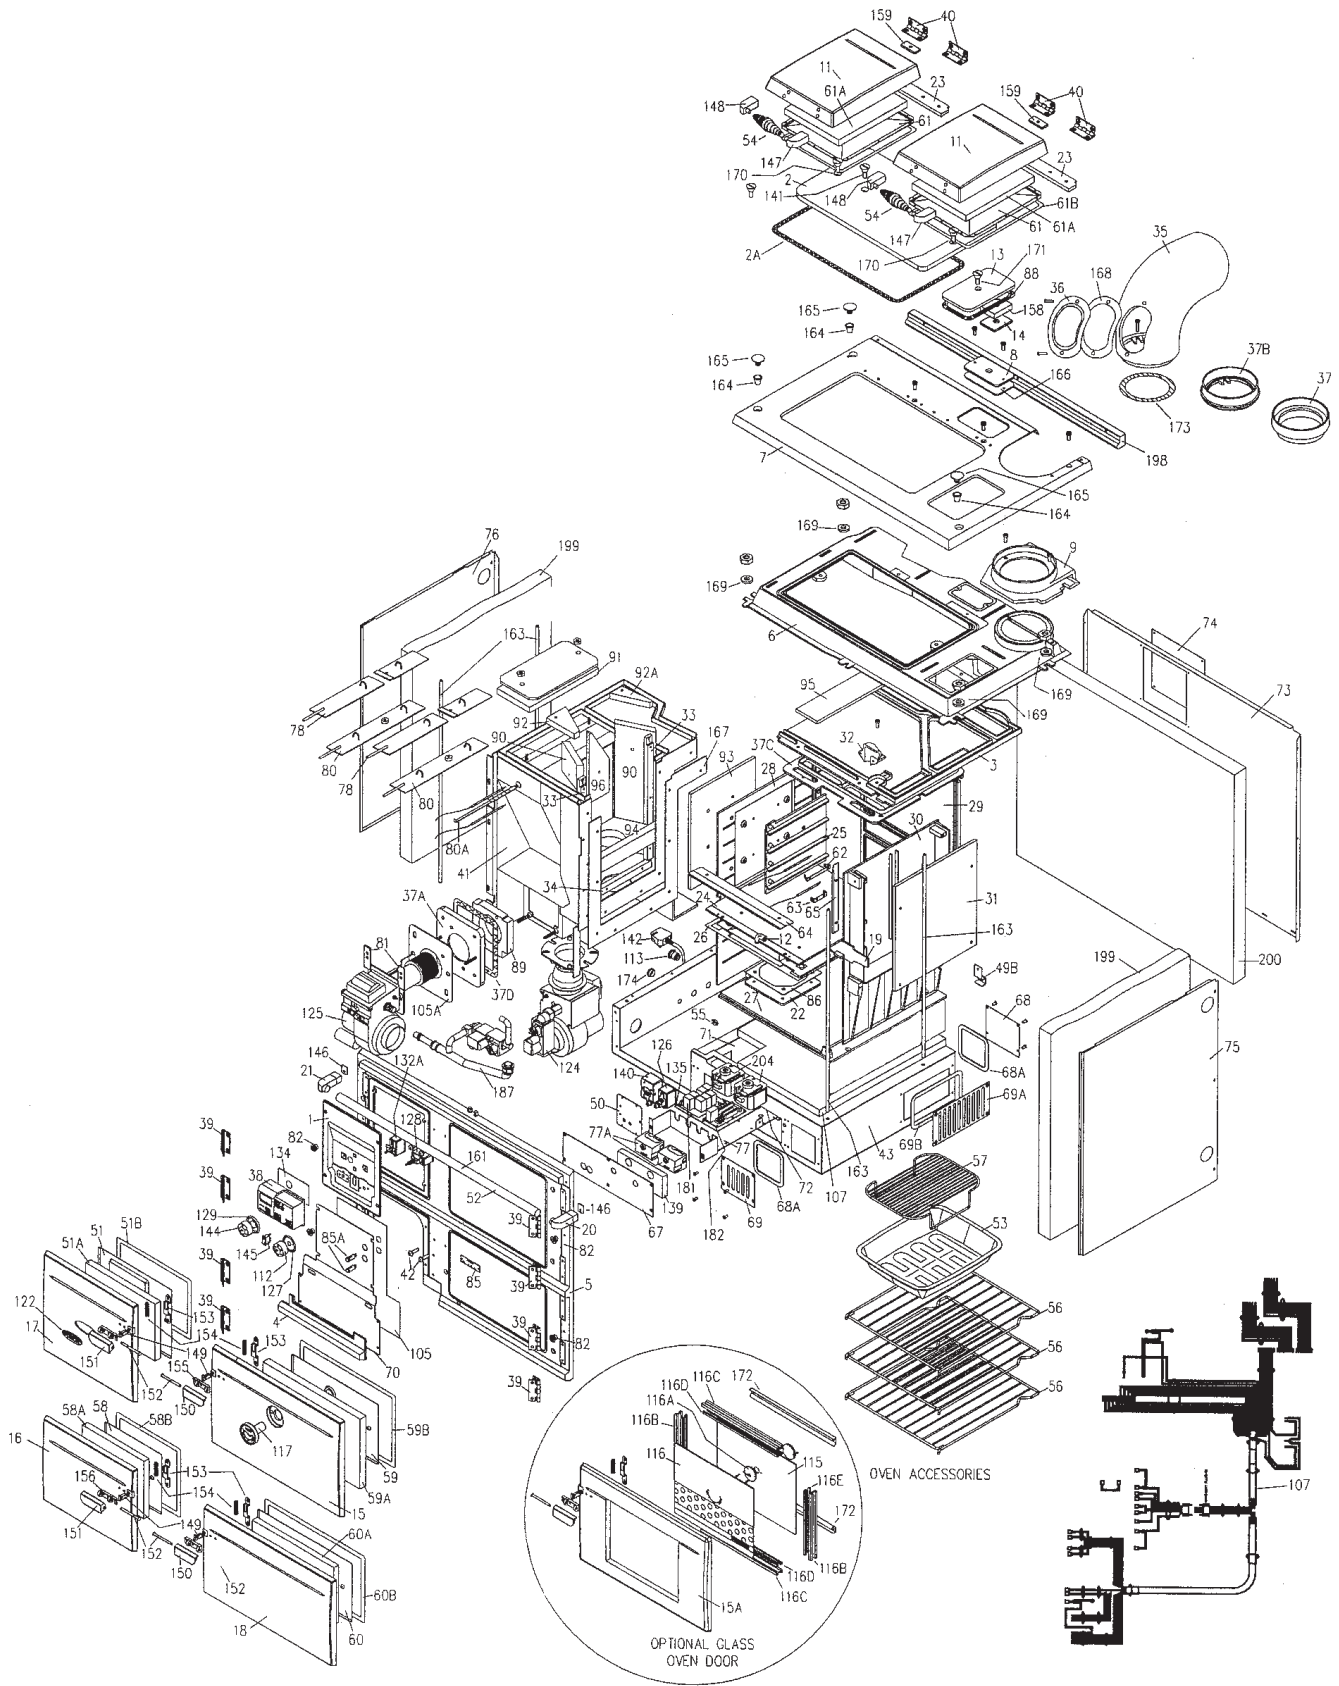

BRANDON GAS 100K/80K BTU'S