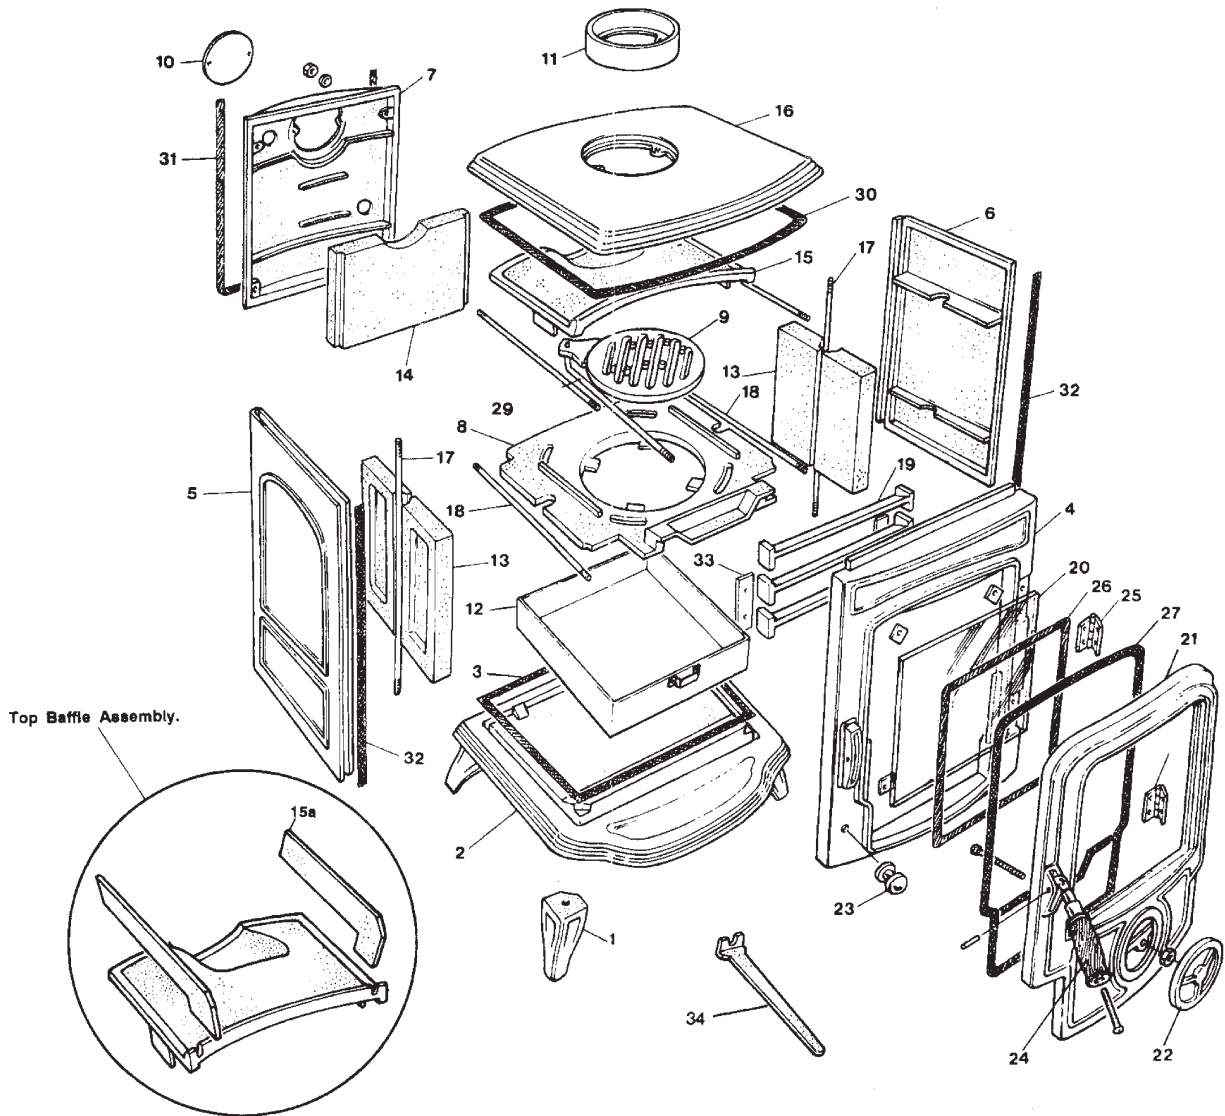

OSCAR SF NON BOILER EXPLODED VIEW

1. Legs	17. Long Tie Bolts - V00770AXX
2. Base - B00563AXX	18. Short Tie Bolts - V00771AXX
3. Base Sealing Tape	19. Fire Fence Bars - Q00731AXX
4. Front - B00564AXX	20. Door Glass - T00091AXX
5. Left Hand Side - B00565AXX	21. Door - B00569AXX
6. Right Hand Side - B00566AXX	22. Spin Valve - B00570AXX
7. Back Plate - Q00729AXX	23. Grate Shaker Control Knob - U00001AXX
8. Grate Base Plate - Q00730AXX	24. Door Handle - U00009AXX
9. Grate - Z00033AXX	25. Door Hinges
10. Blanking Plate - B00567AXX	26. Door Glass Sealing Tape
11. Flue Spigot -	27. Door Sealing Rope
12. Ashpan - F00001AXX	29. Grate Shaker Connecting Rod - V00001AXX
13. Side Bricks - H00199AXX	30. Hob Sealing Rope
14. Back Brick - H00200AXX	31. Back Plate Sealing Rope
15. Top Baffle -	32. Side Plate Sealing Rope
15a. Top Protection Baffles	33. Fire Fence Retainers - Q00732AXX
16. Hob - B00568AXX	34. Operating Tool - Q00772AXX