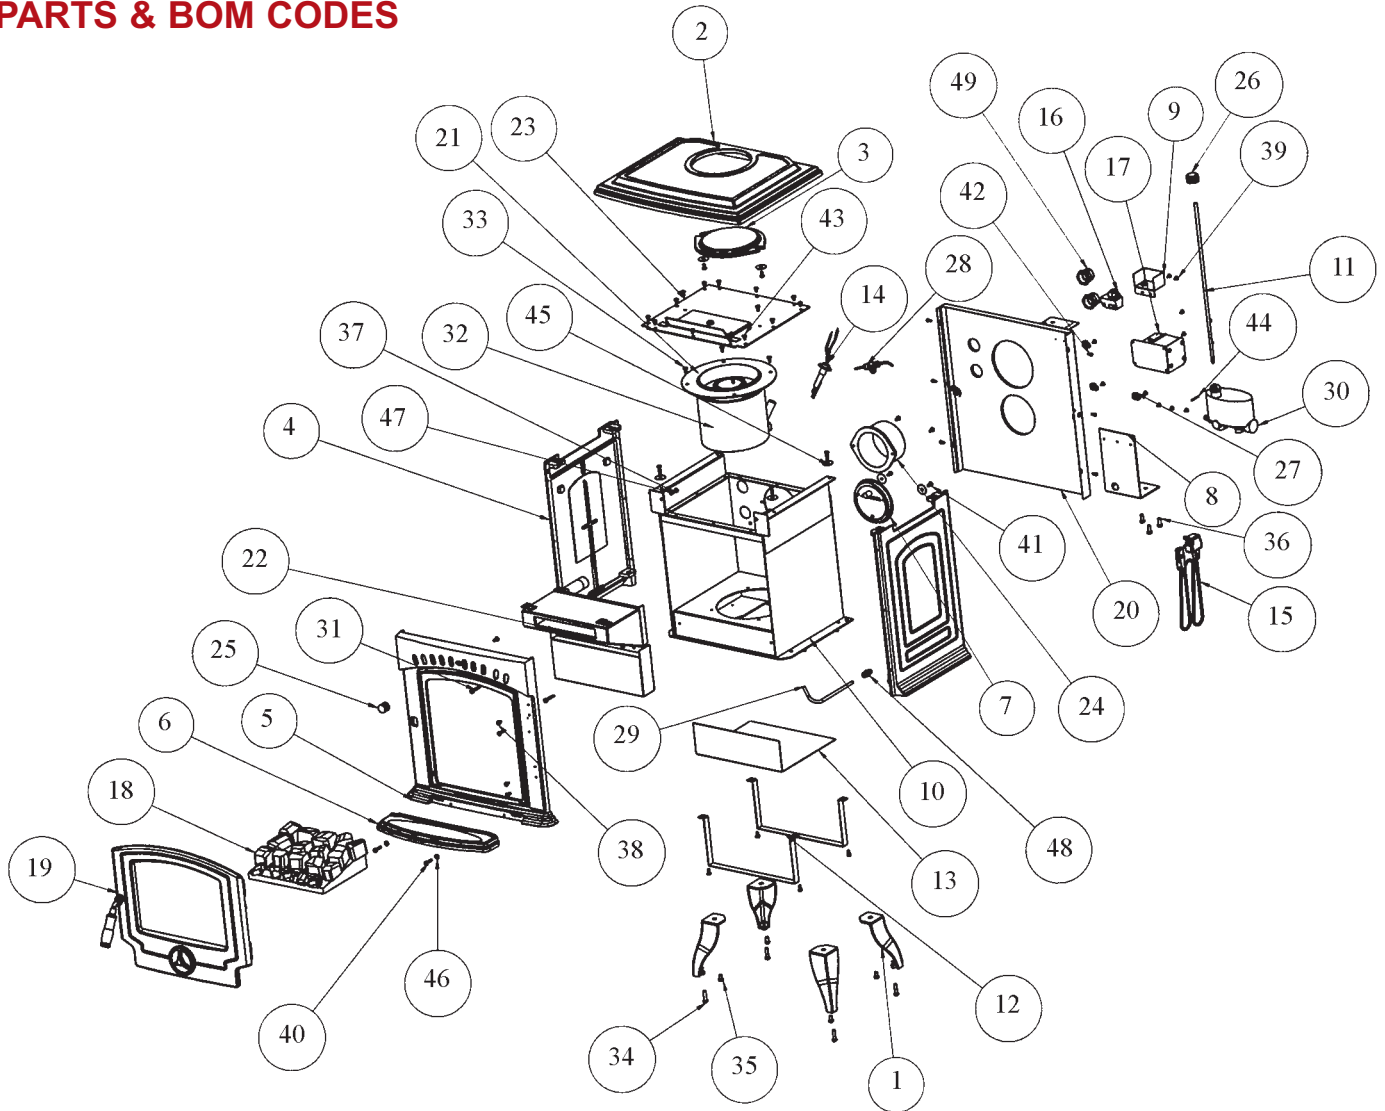

TARA OIL DHW EXP VIEW C/W PARTS & BOM CODES

1.	Leg - B00077AXX	31.	1/4" x 1 1/2" Hex Hd - Consumable
2.	Hob - B00209AXX	32.	1/4" x 7/8" Hex Hd - Consumable
3.	Hob Blanking Plate - B00210AXX	33.	1/4" x 1/2" Hex Hd - Consumable
4.	Side Panel - B00211AXX	34.	M8 x 30 Hex Hd - Consumable
5.	Front Panel - B00251GXX	35.	M8 x 14 Hex Hd - Consumable
6.	Ashtray Front - B00259AXX	36.	M8 20 Hex Hd - Consumable
7.	5" Draft Regulator - F00553AXX	37.	Screw CSK S/C 1/4" x 3/4" - Consumable
8.	Valve Support Bracket - F00590BXX	38.	Screw CSK Z/P 1/4" x 1/2" - Consumable
9.	Cable Protection Box - F00593BXX	39.	Self Tapper Bronze No.10 x M1/2" - Consumable
10.	Combustion Chamber - F00596CXX	40.	Screw Rd Hd 1/4" x 1" - Consumable
11.	Valve Control Rod - F00603BXX	41.	Screw CSK Z/P 1/4" x 1/2" - Consumable
12.	Bottom Heat Shield Bracket - F00667AXX	42.	Screw Rd Hd 3/16" x 1/2" - Consumable
13.	Bottom Heat Shield - F00668AXX	43.	Screw Rd Hd 1/4" x 3/8" - Consumable
14.	Ignition Probe C/W Leads - G00206AXX	44.	Pin Split 1/8" x 1" - Consumable
15.	Mains Lead - G00207AXX	45.	Washer Flat Mudguard 30 x 8 x 12 - Consumable
16.	Counter Timer with Knob - G00208AXX	46.	Washer Flat 1/4" - Consumable
17.	Transformer C/W Leads & Bracket - G00209BXX	47.	Washer Shakeproof External 1/4" - Consumable
18.	Ceramic Coal Matrix - H00156AXX	48.	Fitting Straight 1/4" BSP x 8mm - W00906AXX
19.	Door Assembly - L00123AEN	49.	1" Adaptor - W00968AXX
20.	Heat Shield Assembly - L00278HXX		
21.	8" Burner Pot C/W Support Plate - L00317BXX		
22.	Tara Boiler Assembly - L00348BXX (F00690 & F00692)		
23.	Top Plate Assembly - L00351BXX		
24.	Flue Outlet 125 Diameter - Q00660AXX		
25.	Air Wash Knob - U00077AXX		
26.	Control Knob - U00086AXX		
27.	P-Clip (RS 543-361) - V00111AXX		
28.	Scrubber - V00473AXX		
29.	Pipe Dia 8mm - V00476BXX		
30.	Oil Valve - V00481AXX