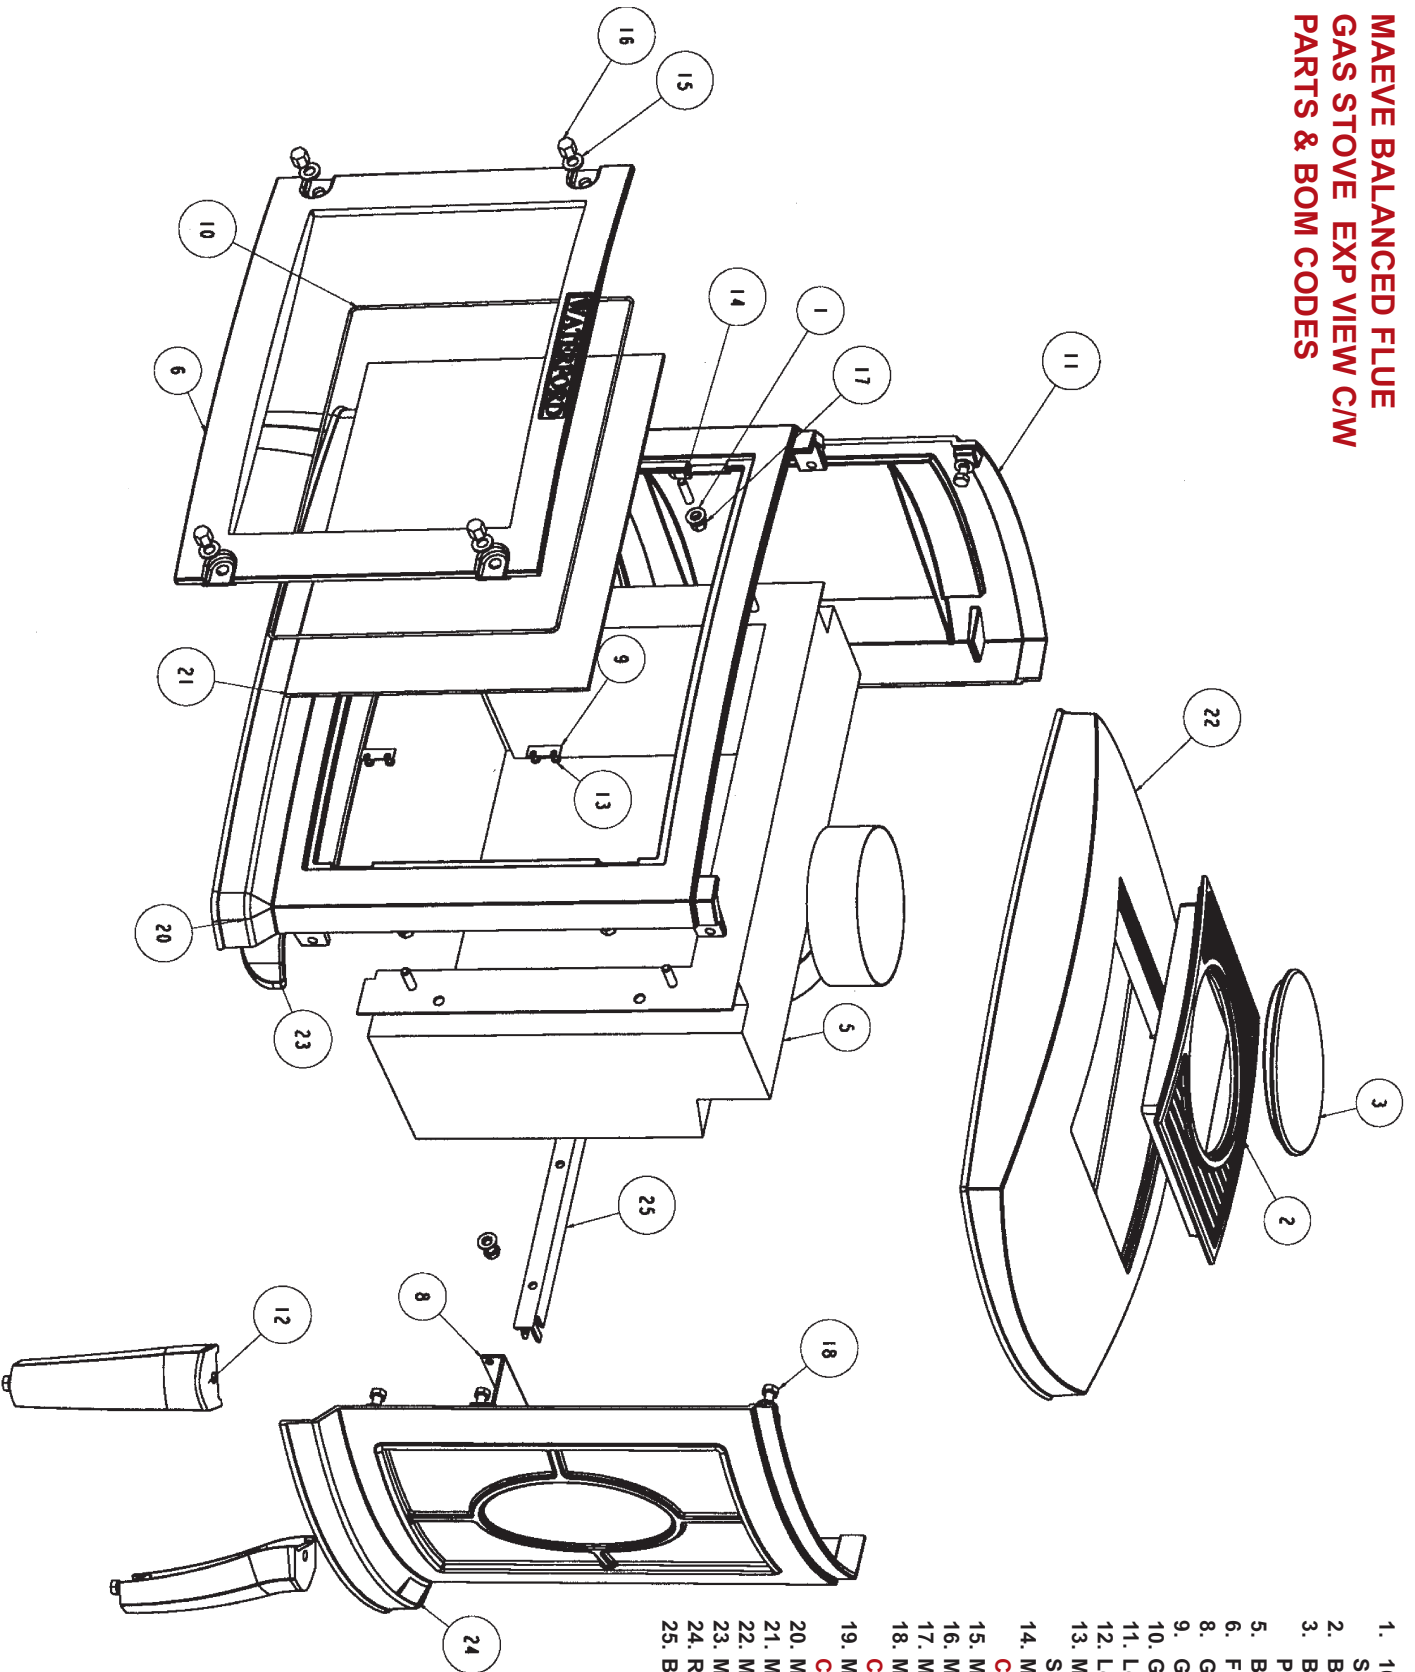

**MAEVE BALANCED FLUE
GAS STOVE EXP VIEW C/W
PARTS & BOM CODES**

1. 10mm I.D 19mm O.D Standard Washer - Consumable
2. Balanced Flue Outlet - B00400AXX
3. Balanced Flue Blanking Plate - B00401AXX
5. Burner - D00013AXX
6. Front Door No Grill - B00397AXX
8. Gas Valve Bracket - V00343AXX
9. Glass Clip - F00342AXX
10. Glass Rope - Consumable
11. Left Hand Side - B00392AXX
12. Leg - B00394AXX
13. M4 x 6mm RD Head Slotted Screw - Consumable
14. M8 x 30mm Socket Hd Stud - Consumable
15. M8 Brass Washer - Consumable
16. M8 Cap Nut - Consumable
17. M8 MS Nut - Consumable
18. M8 x 12mm Hex Head Bolt - Consumable
19. M8 x 30mm Hex Head Bolt - Consumable
20. Med. Front Casting - B00402CXX
21. Med. Glass - T00014AAXX
22. Med. Hob - B00393AAXX
23. Med. Skirt - B00398AAXX
24. Righthand Side - B00403AAXX
25. Bracing Bar - V00344AAXX