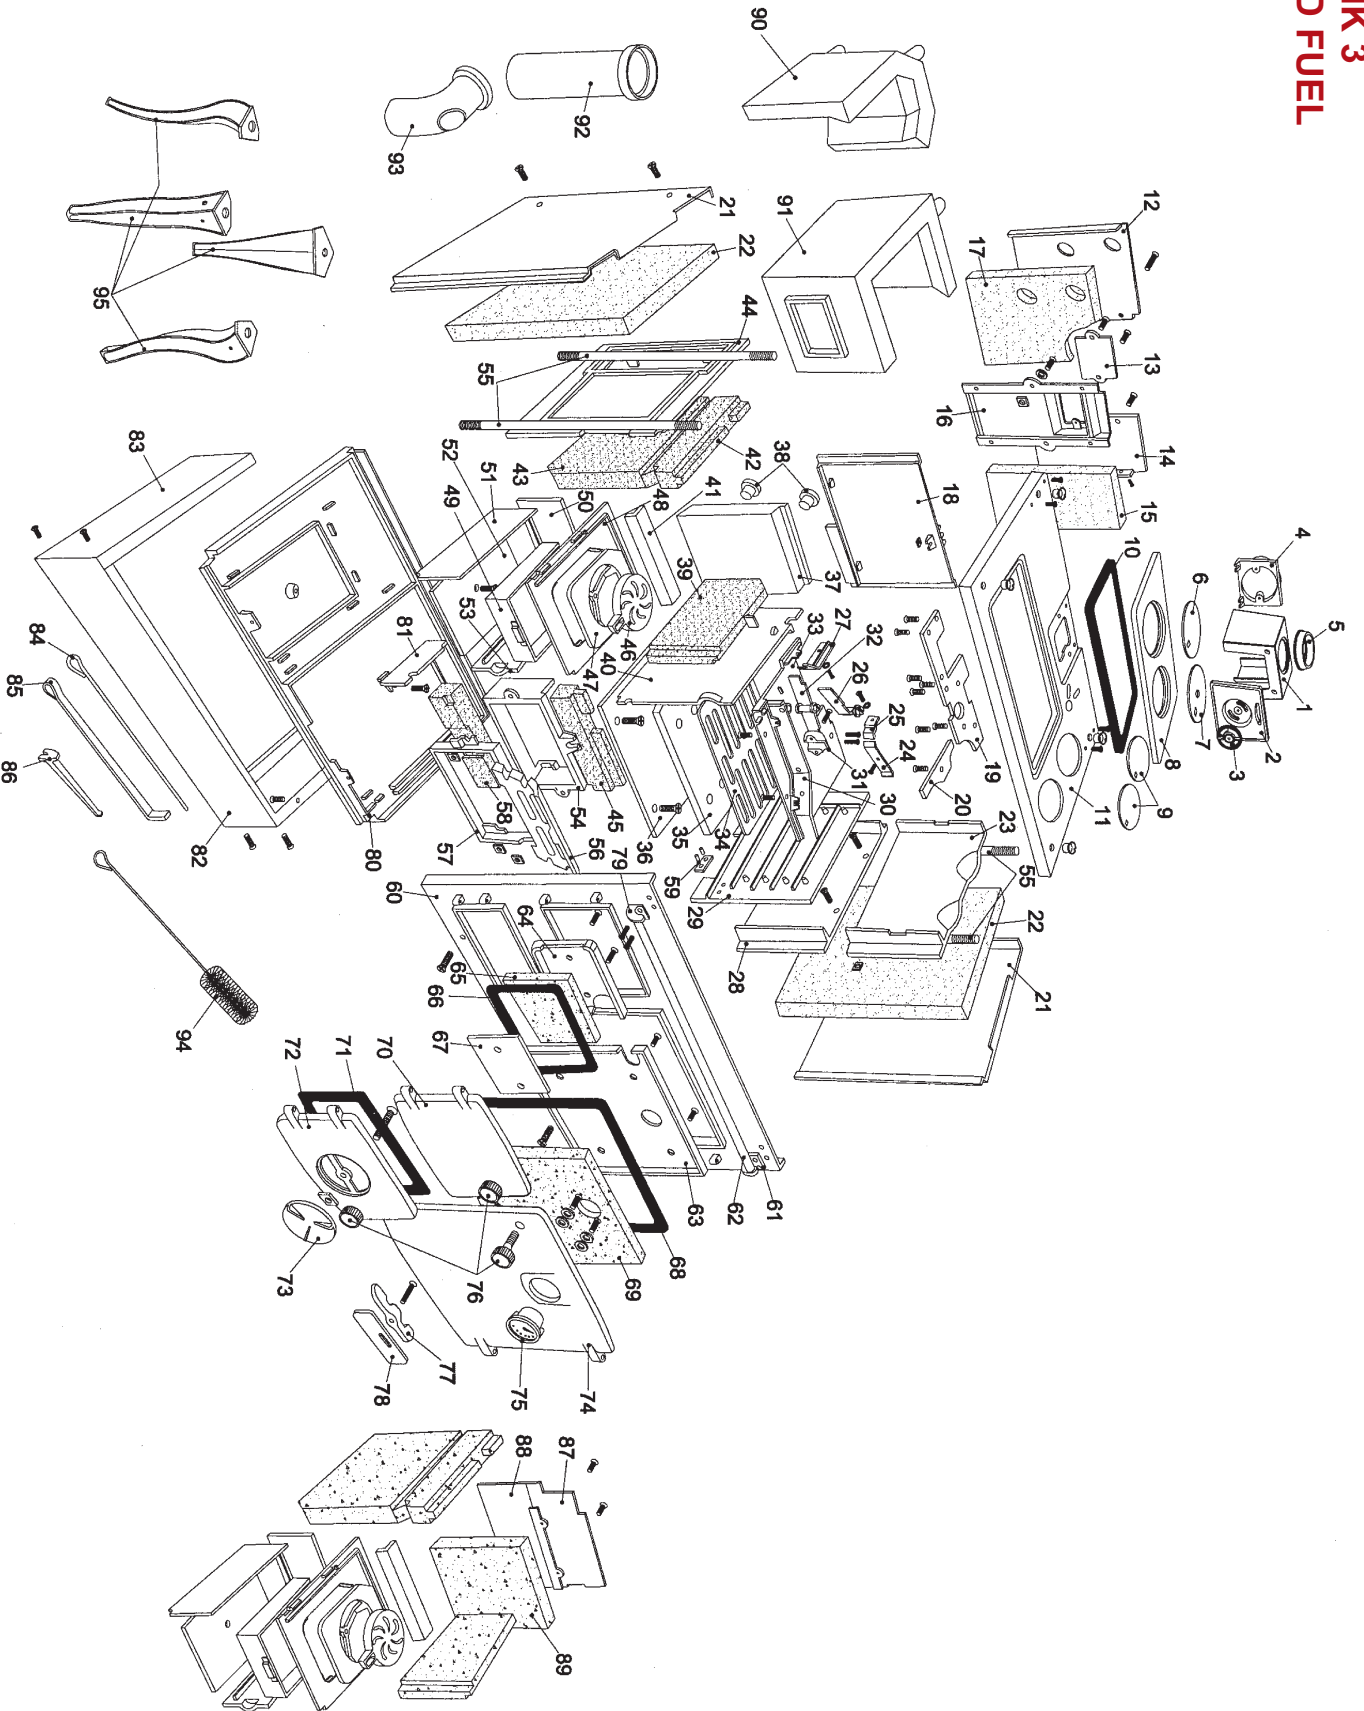

MOURNE /MK 3
H.P.B. SOLID FUEL
EXP VIEW