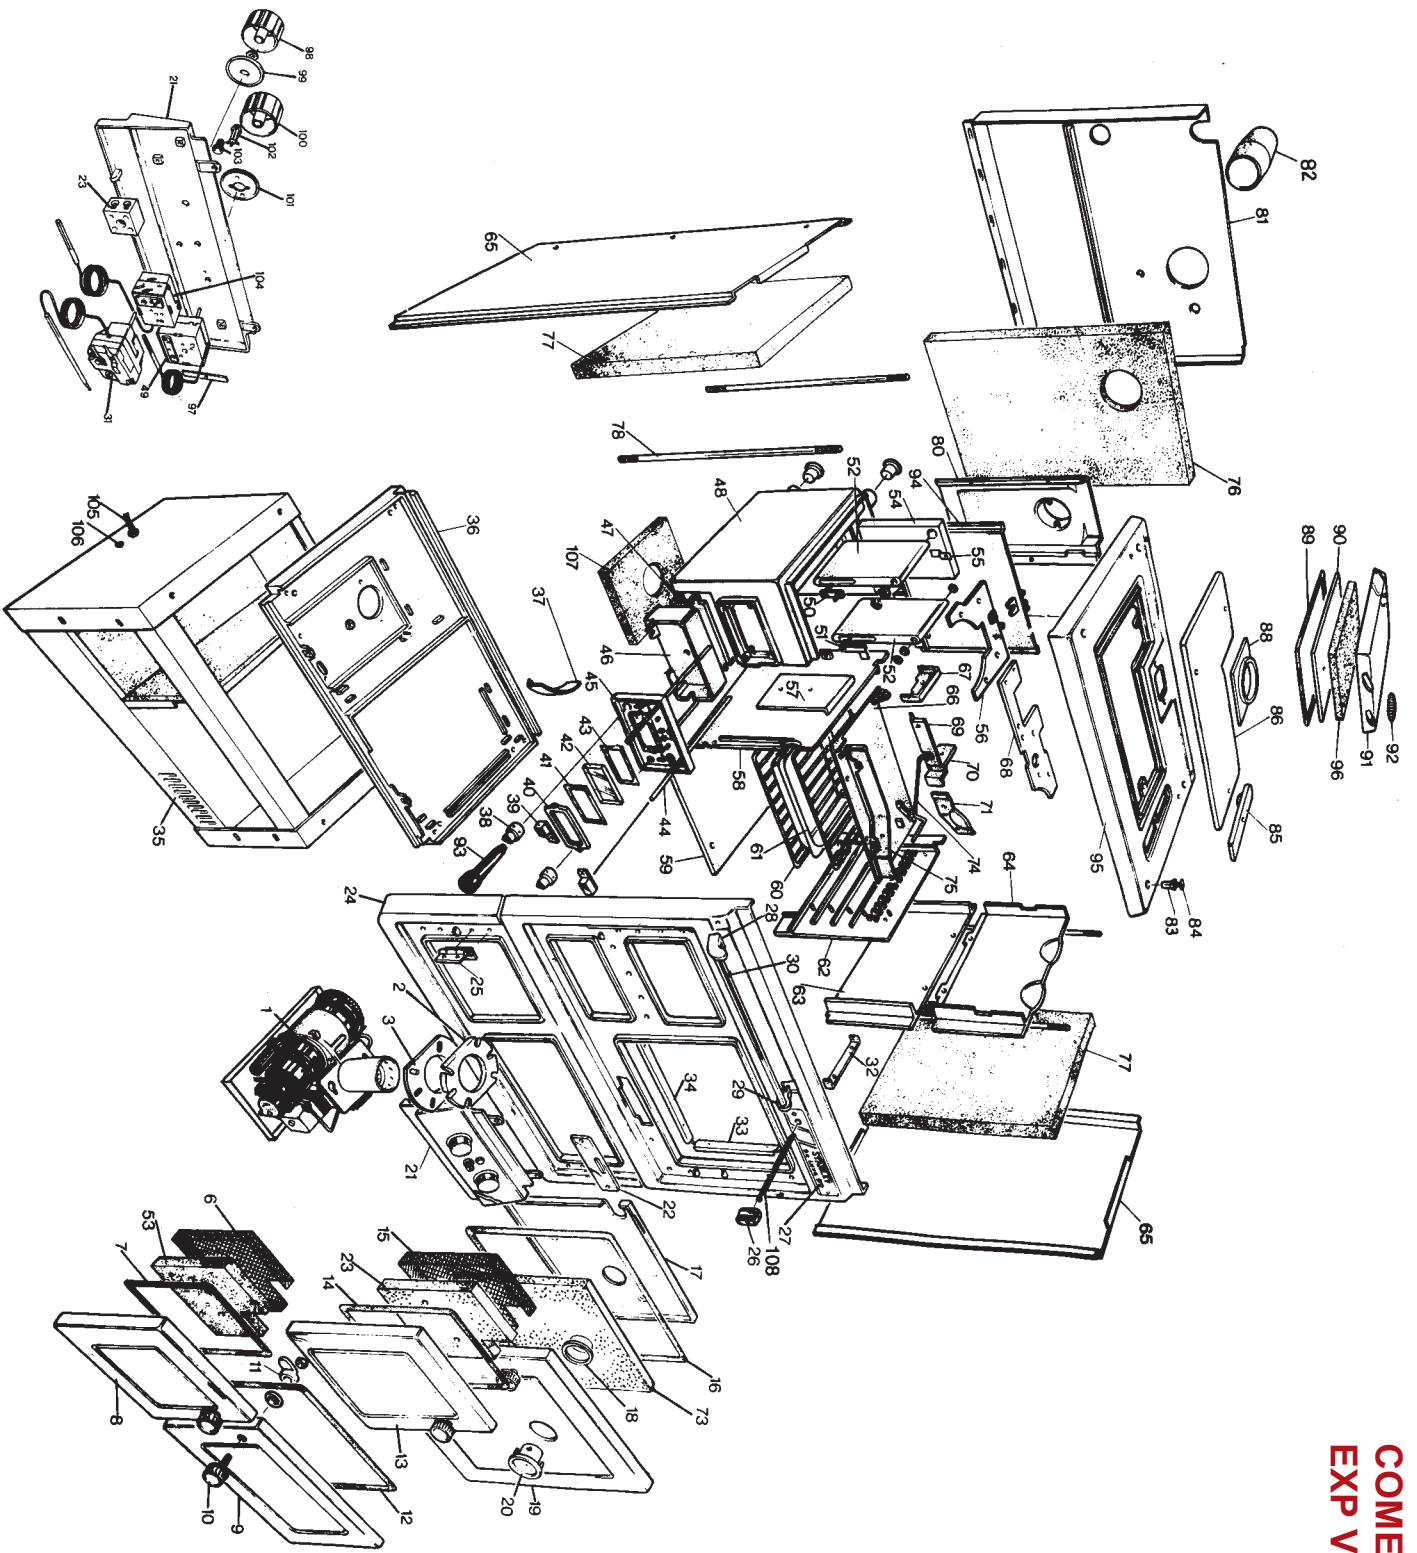

**COMERAGH OIL FIRED
EXP VIEW**