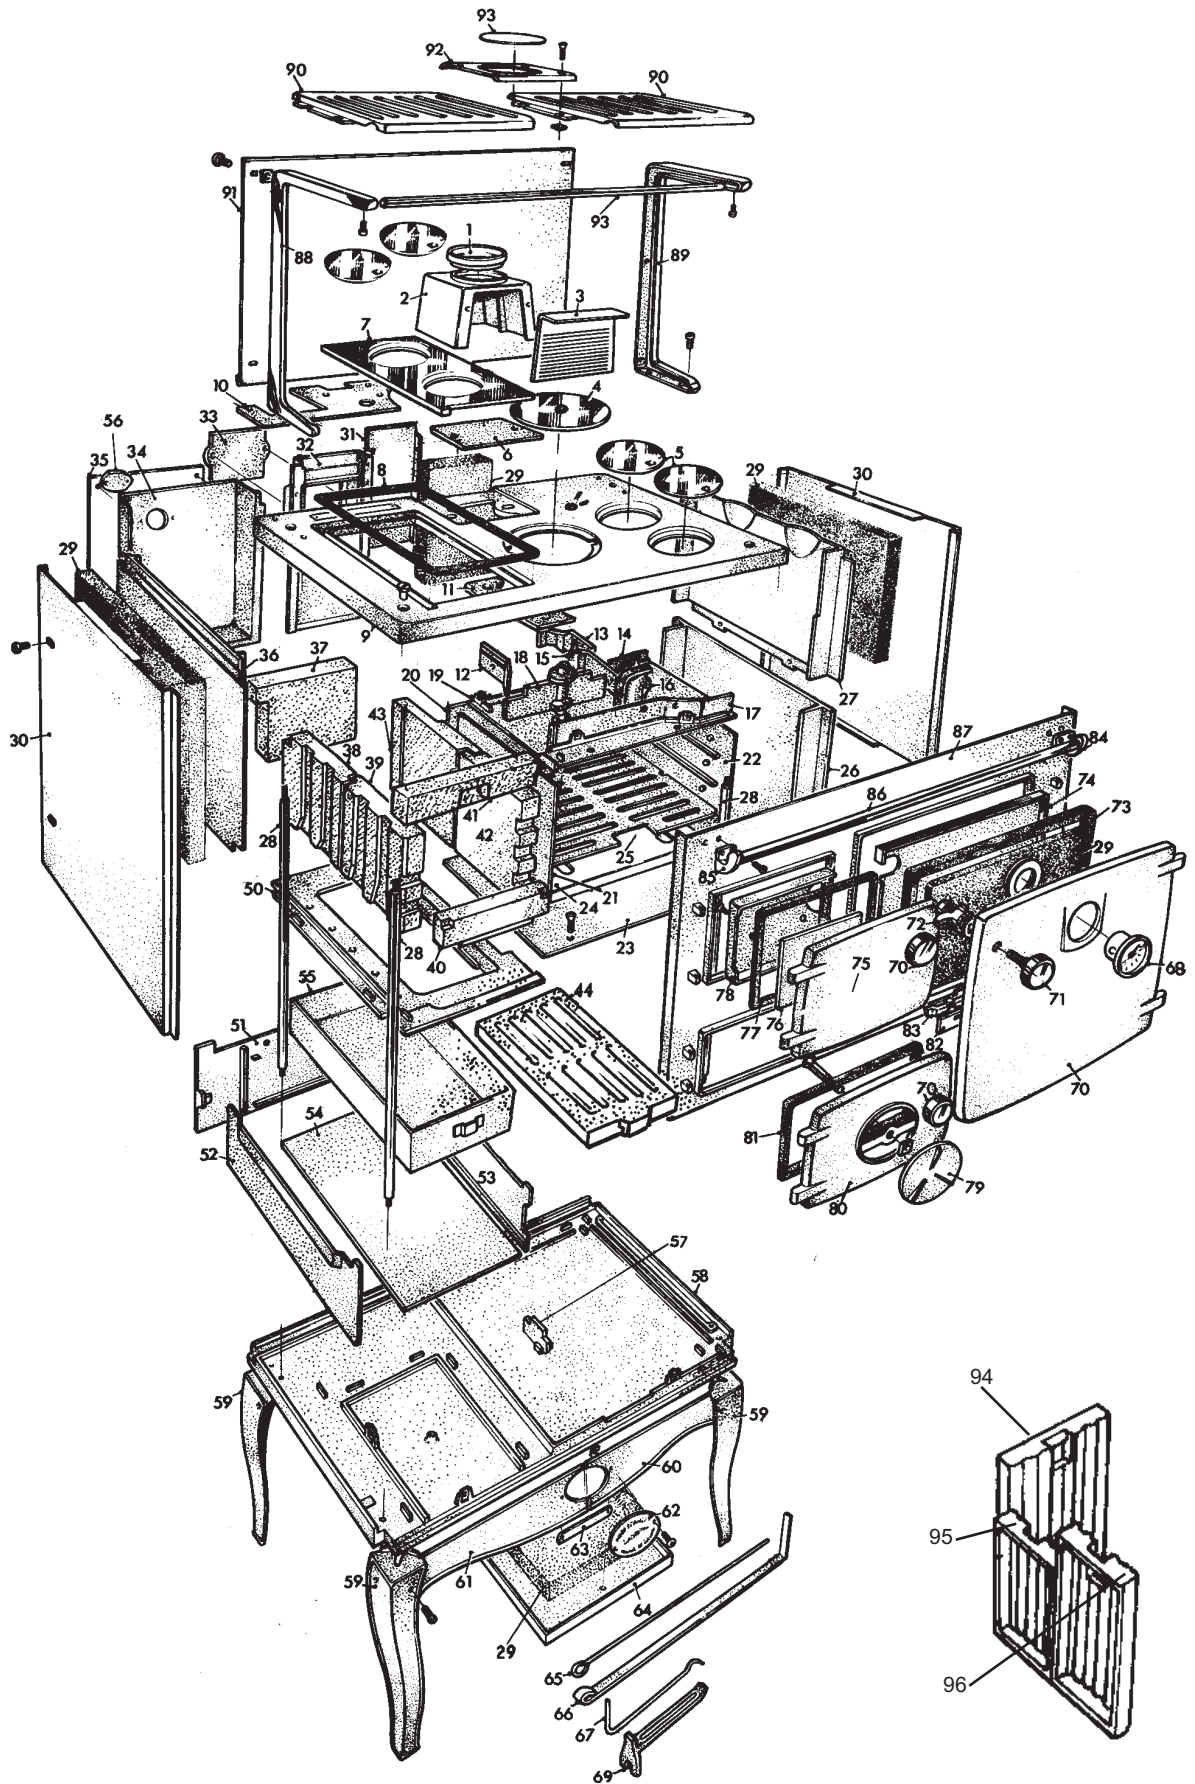

ERRIGAL SOLID FUEL