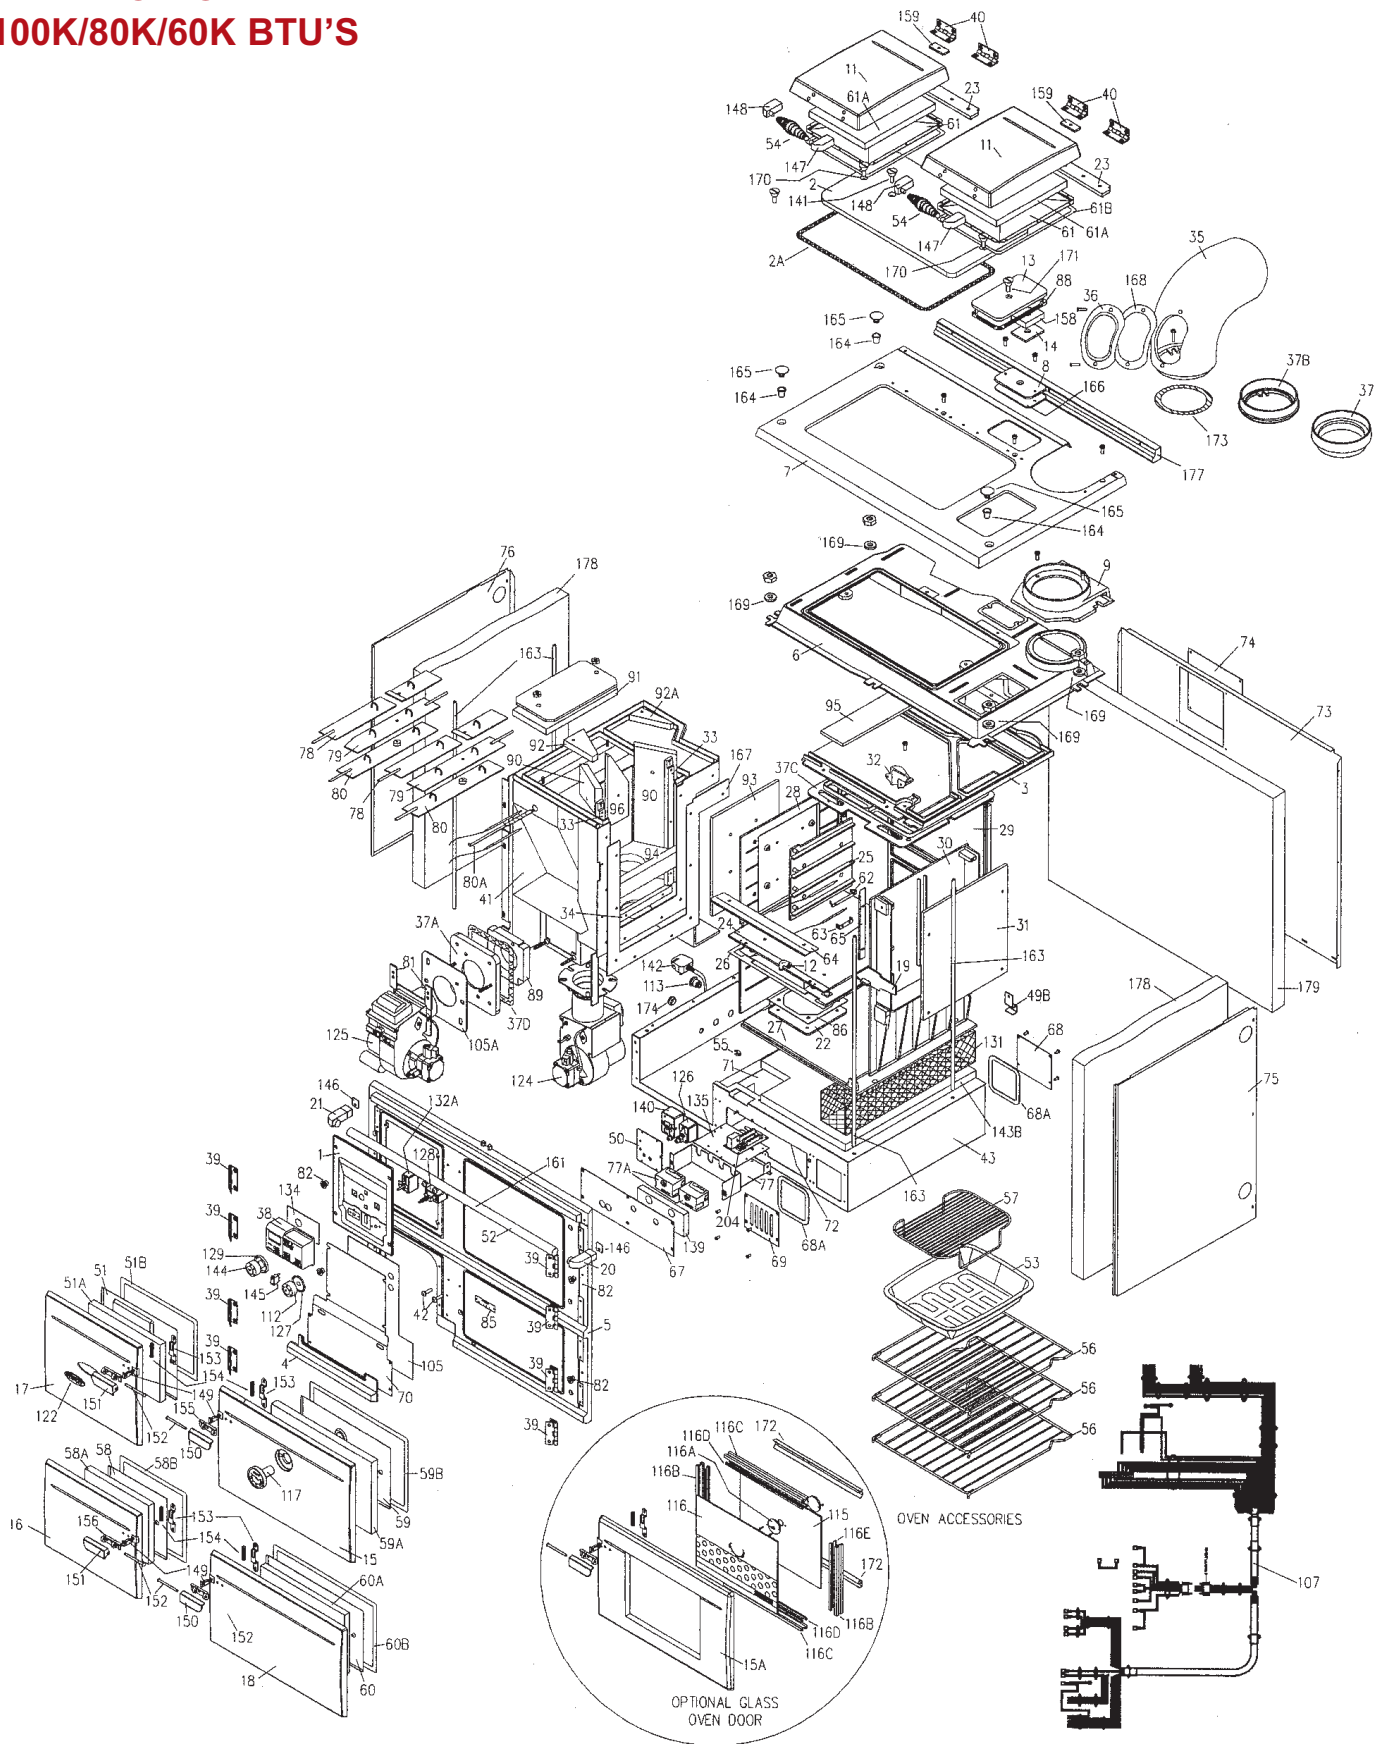

BRANDON OIL 100K/80K/60K BTU'S